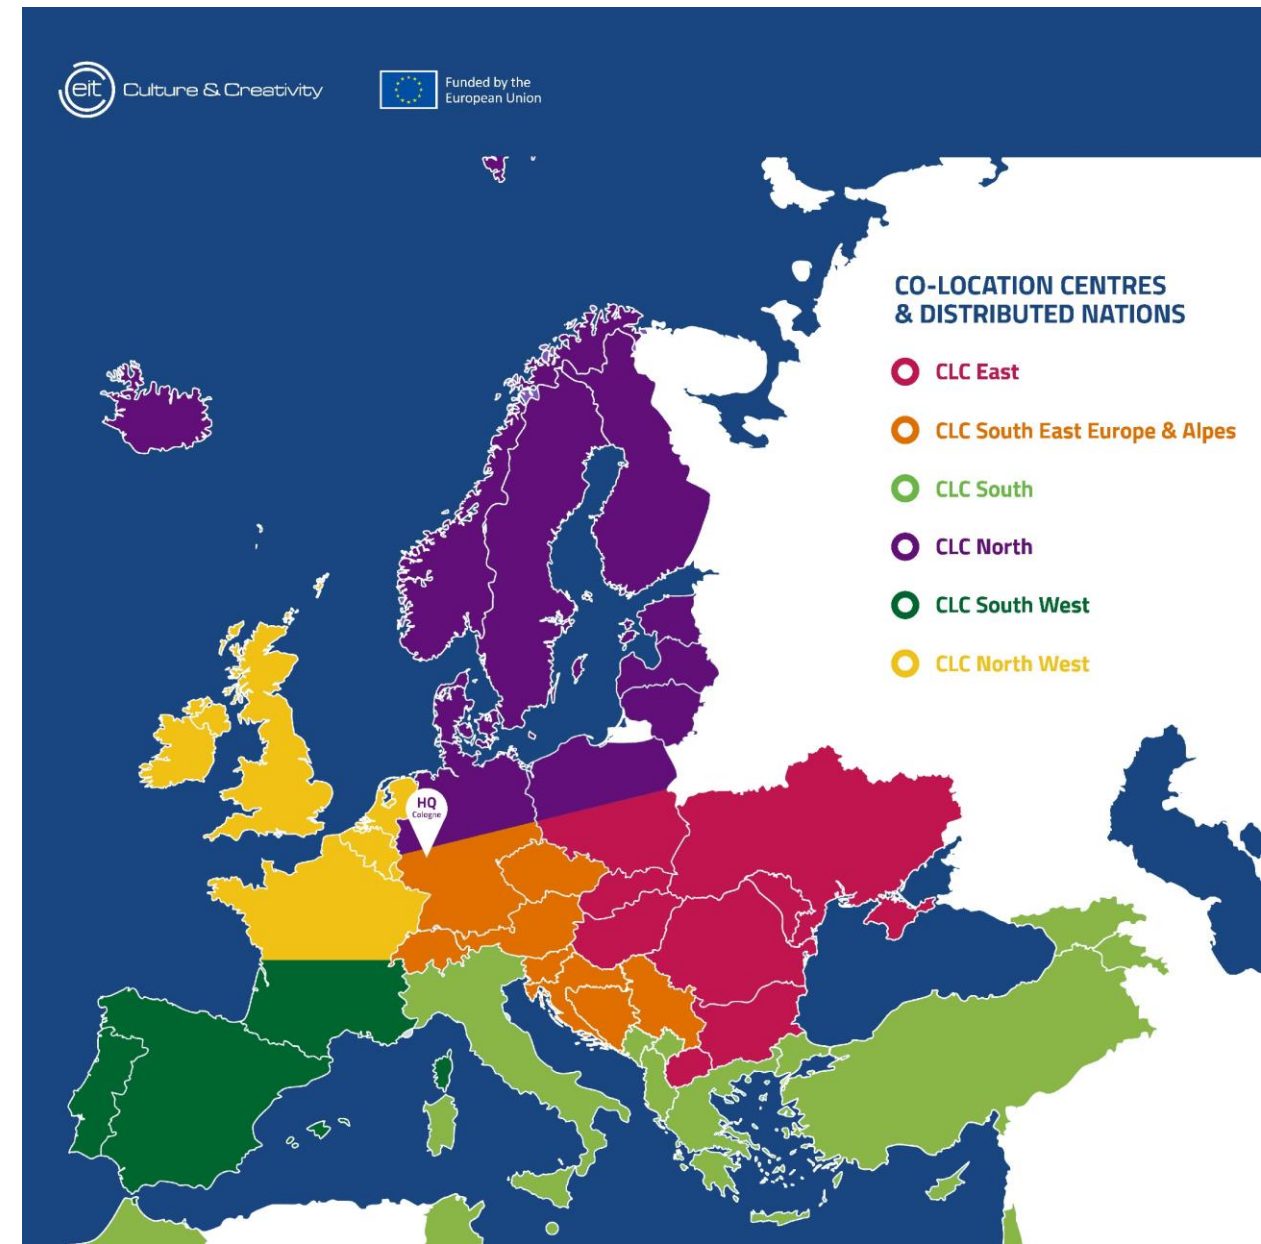

# EIT Culture & Creativity

# We have presence across Europe

- \_ EIT Culture & Creativity Headquarter is located in **Cologne, Germany**
- \_ **Co-Location Centers (CLCs)** are subsidiaries across Europe. They will:
  - \_ Become physical nodes in the ecosystem.
  - \_ Facilitate cooperation for and across regions.
  - \_ Address, serve and build local networks.
  - \_ Engage and onboard new stakeholders.
  - \_ Implement specific measures for RIS eligible countries and regions.

# CLC SEA

The CLC SEA is a service unit for the South-East European & Alps Region with the aim to foster the local CCSI ecosystem and to level the playing field for local SMEs. In addition, the CLC SEA acts as a hub and gateway to other partners in the European Knowledge and Innovation Communities.