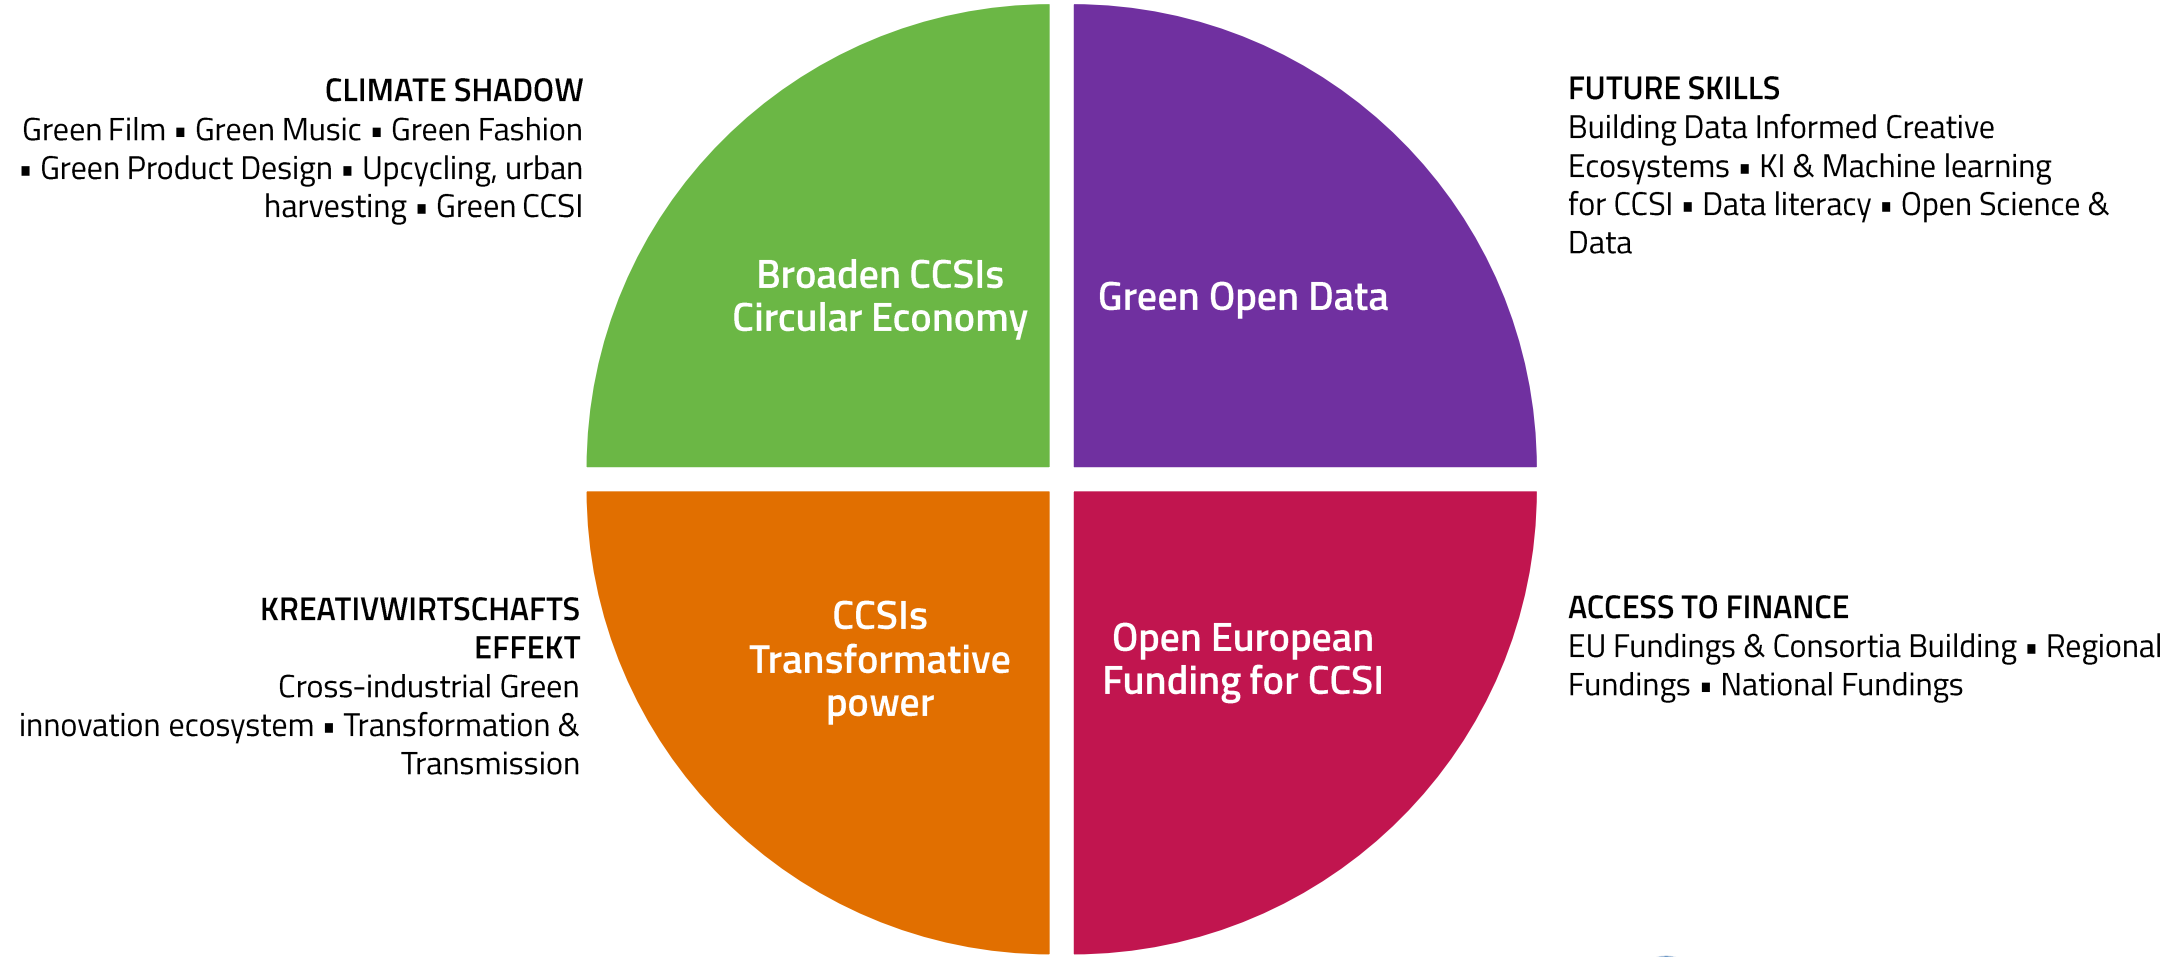

## Starting in 2024

Mapping and understanding the maturity levels of the different ecosystems in the South-East and Alps region.

- \_ Local Empowerment and capacity building for local CCS ecosystems.
- \_ Research and foster a Cross-Industrial Innovation Ecosystem.
- \_ Provide and maintaining analogue and digital tools, but also methodologies to scaffolding the local ecosystems.
- \_ Co-design a portfolio of CLC core activities tailored to local ecosystems by identifying local actors for critical actions and measures, with the aim of creating a level playing field for SMEs.

# CLC SEA: Topics of excellence

Focus on **NEW WORK, NEW MATERIALS** and **NEW PROCESSES (NEW WOMP)**